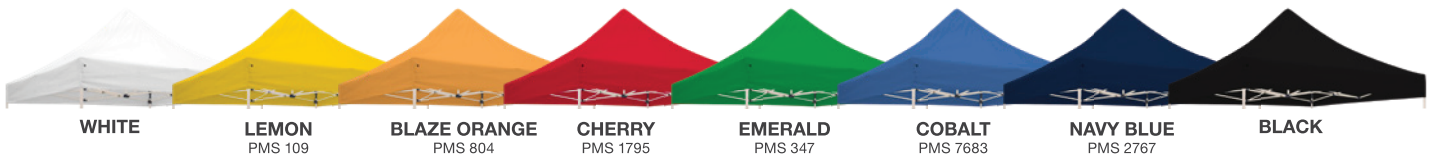

Kit Includes:

Soft Carry Case with Wheels

Stake Kit

10' CANOPY STOCK COLORS

WHITE

LEMON
PMS 109

BLAZE ORANGE
PMS 804

CHERRY
PMS 1795

EMERALD
PMS 347

COBALT
PMS 7683

NAVY BLUE
PMS 2767

BLACK

PMS colors are for reference only and may vary slightly from actual color.

offer expires: 4.30.26

Promo pricing is only available for item numbers listed on this flyer.